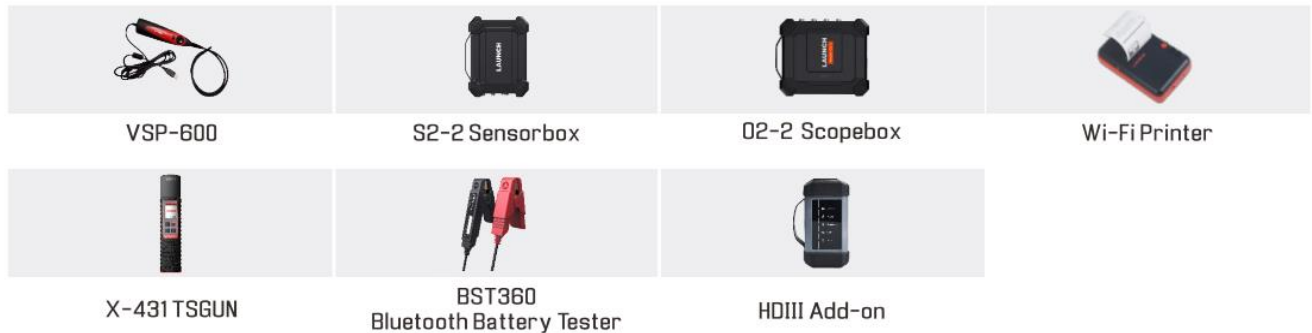

LAUNCH INDIA

Create-Change

Vehicle Coverage

Asian

Mahindra (India), Maruti (India), Hyundai, Tata (India), Honda, Toyota, Nissan, Ssangyong , ISUZU, KIA, LEXUS, Mazda, Mahindra, Maruti, Tata, Mitsubishi and Many more

American:

Buick, Fiat, GM, Jeep, Ford, Chevrolet, Holden, Lincoln and many more

European:

Audi, BMW, Fiat, Bentley, Seat, Skoda, Volvo, VW, Euroford, Aston martin, Jaguar, Maserati, Lancia, Landrover, Lamborghini, Ferrari, Benz, Porsche, KIA Renault and many more

ADD-ON Modules

Specification

OS	Android 10.0
DISPLAY	10.1", 1280*800
CPU	2.0GHz, Quad-Core
RAM	4GB
STORAGE	64GB
BATTERY	47.88Wh(7.6V,6300mAh)
CAMERA	Rear 8MP
VCI CONNECTION	Bluetooth/USB wired
DIMENSION	274*190.5*40.5(mm)
INTERFACE	TYPE A *1&TYPE C*1

Address: 5B, Extension, first floor, APIIC, IE, Prashanthi nagar, kukatpally, **Hyderabad-500072**

www.launchindia.in

sales@launchindia.in

+91-9393656544