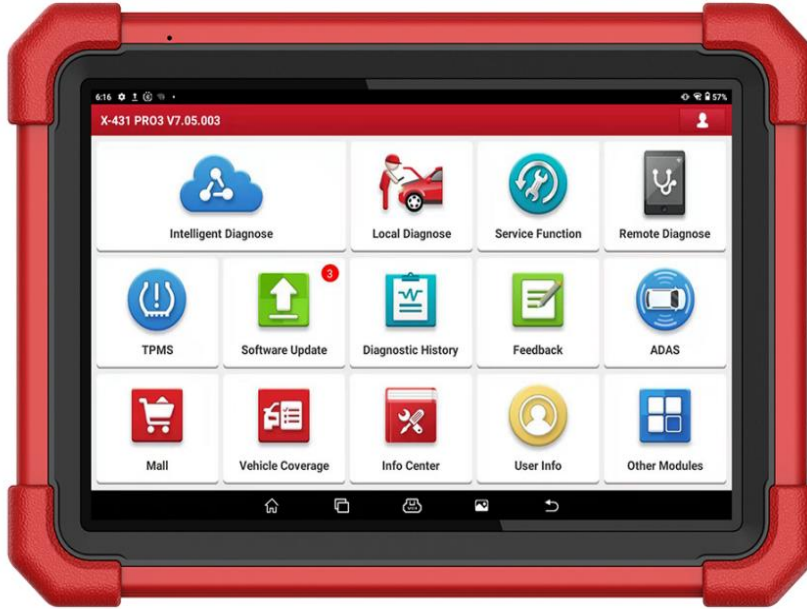

LAUNCH INDIA

Create-Change

LAUNCH X-431PRO3V5.0

NEW

FASTER & SMARTER
ANDROID 10.0, 4GB+64GB

NEW VCI WITH DBSCAR VII
CAN FD AND DOIP SUPPORTED

WIDE VEHICLE COVERAGE
110+ MAKES

Consumer Choice for years

Brand-New Design with 10.1 Inches sunlight readable gorilla glass screen and DOIP.\CAN FD Function X-431PRO3V5.0 is always the better choice for customers.

In addition, it supports extension module: endoscope and anti-theft key matching intelligent diagnosis' technology, which integrates the application advantages of mobile Internet, is the first in the industry. And also it can automatically identify vehicle information and complete rapid diagnosis. Moreover users can also check online vehicle maintenance records.

Address: 5B, Extension, first floor, APIIC, IE, Prashanthi nagar, kukatpally, **Hyderabad-500072**

www.launchindia.in

sales@launchindia.in

+91-9393656544

LAUNCH INDIA

Create-Change

Features

- New Diagnostic VCI for DBSCar VII Supports more communication protocols , such as CANFD, DoIP etc
- Wireless communication offers flexible and easy connections for diagnostics. A cabled connection offers a fast and stable connection for advanced work like coding.
- Full system vehicle coverage for U.S, ASIAN and AMERICAN, EUROPEAN markets over 110 manufacturers. The Vehicle coverage is continuously updating to cover more.
- A total of over 30,000 guided function for VW and AUDI are supported
- Full diagnostic functionality includes comprehensive OBDII diagnostic, read/clear DTCs, bi-directional control, remote diagnosis, live data streaming, coding etc
- Optional ADAS calibration function increases more revenue
- Expand the diagnostic functionalities of X-431PRO3V5.0 via the “MALL” Online
- One-Stop info center includes vehicle repair information and the latest updates
- Review the previous diagnostic reports by tapping the menu of the Diagnostic History
- Built-in repair information and training videos help to track and fix issues fast.