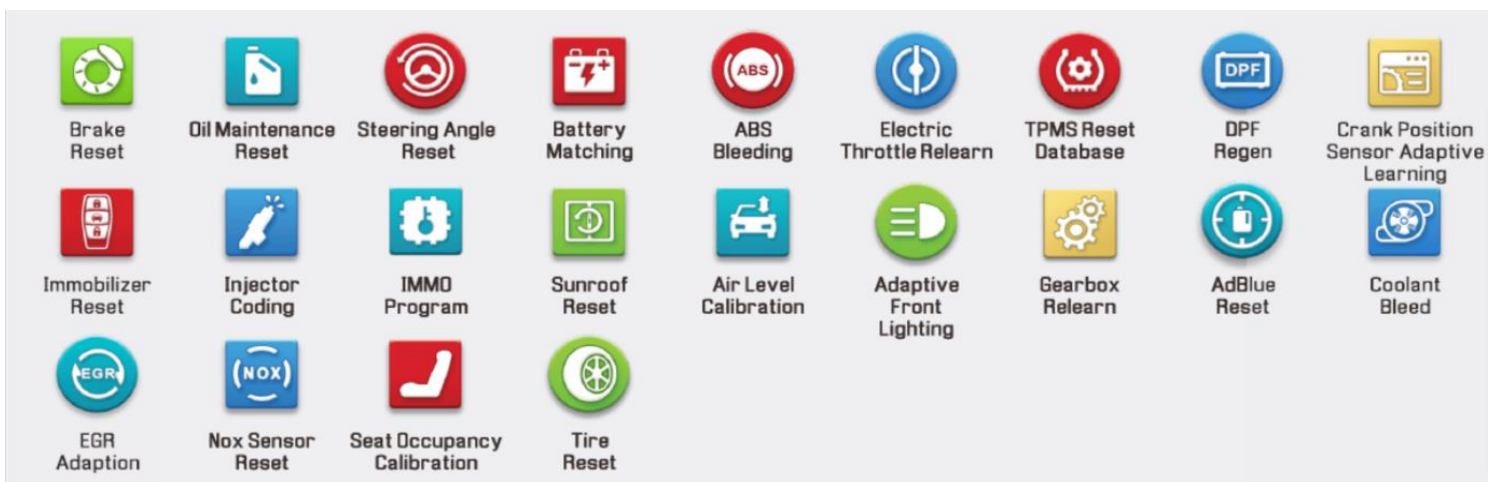

LAUNCH INDIA

Create-Change

Vehicle Coverage:

Asian: Mahindra (India), Maruti (India), Hyundai, Tata (India), Honda, Toyota, Nissan, Ssangyong, ISUZU, KIA, LEXUS, Mazda, Mahindra, Maruti, Tata, Mitsubishi and Many more

American: Buick, Fiat, GM, Jeep, Ford, Chevrolet, Holden, Lincoln and many more

European: Audi, BMW, Fiat, Bentley, Seat, Skoda, Volvo, VW, ford, Aston martin, Jaguar, Maserati, Lancia, Landrover, Lamborghini, Ferrari, Benz, Porsche, Renault and many more

NOTE: For complete vehicle coverage, please contact us.

Online Programming:

BMW, Mercedes, VW, Audi, Seat, Skoda, Porsche, Nissan, Infiniti and much coverage from Smartlink

Service Function:

Address: 5B, Extension, first floor, APIIC, IE, Prashanthi nagar, kukatpally, **Hyderabad-500072**

Visit: www.launchindia.in

Contact: +91-9100903795