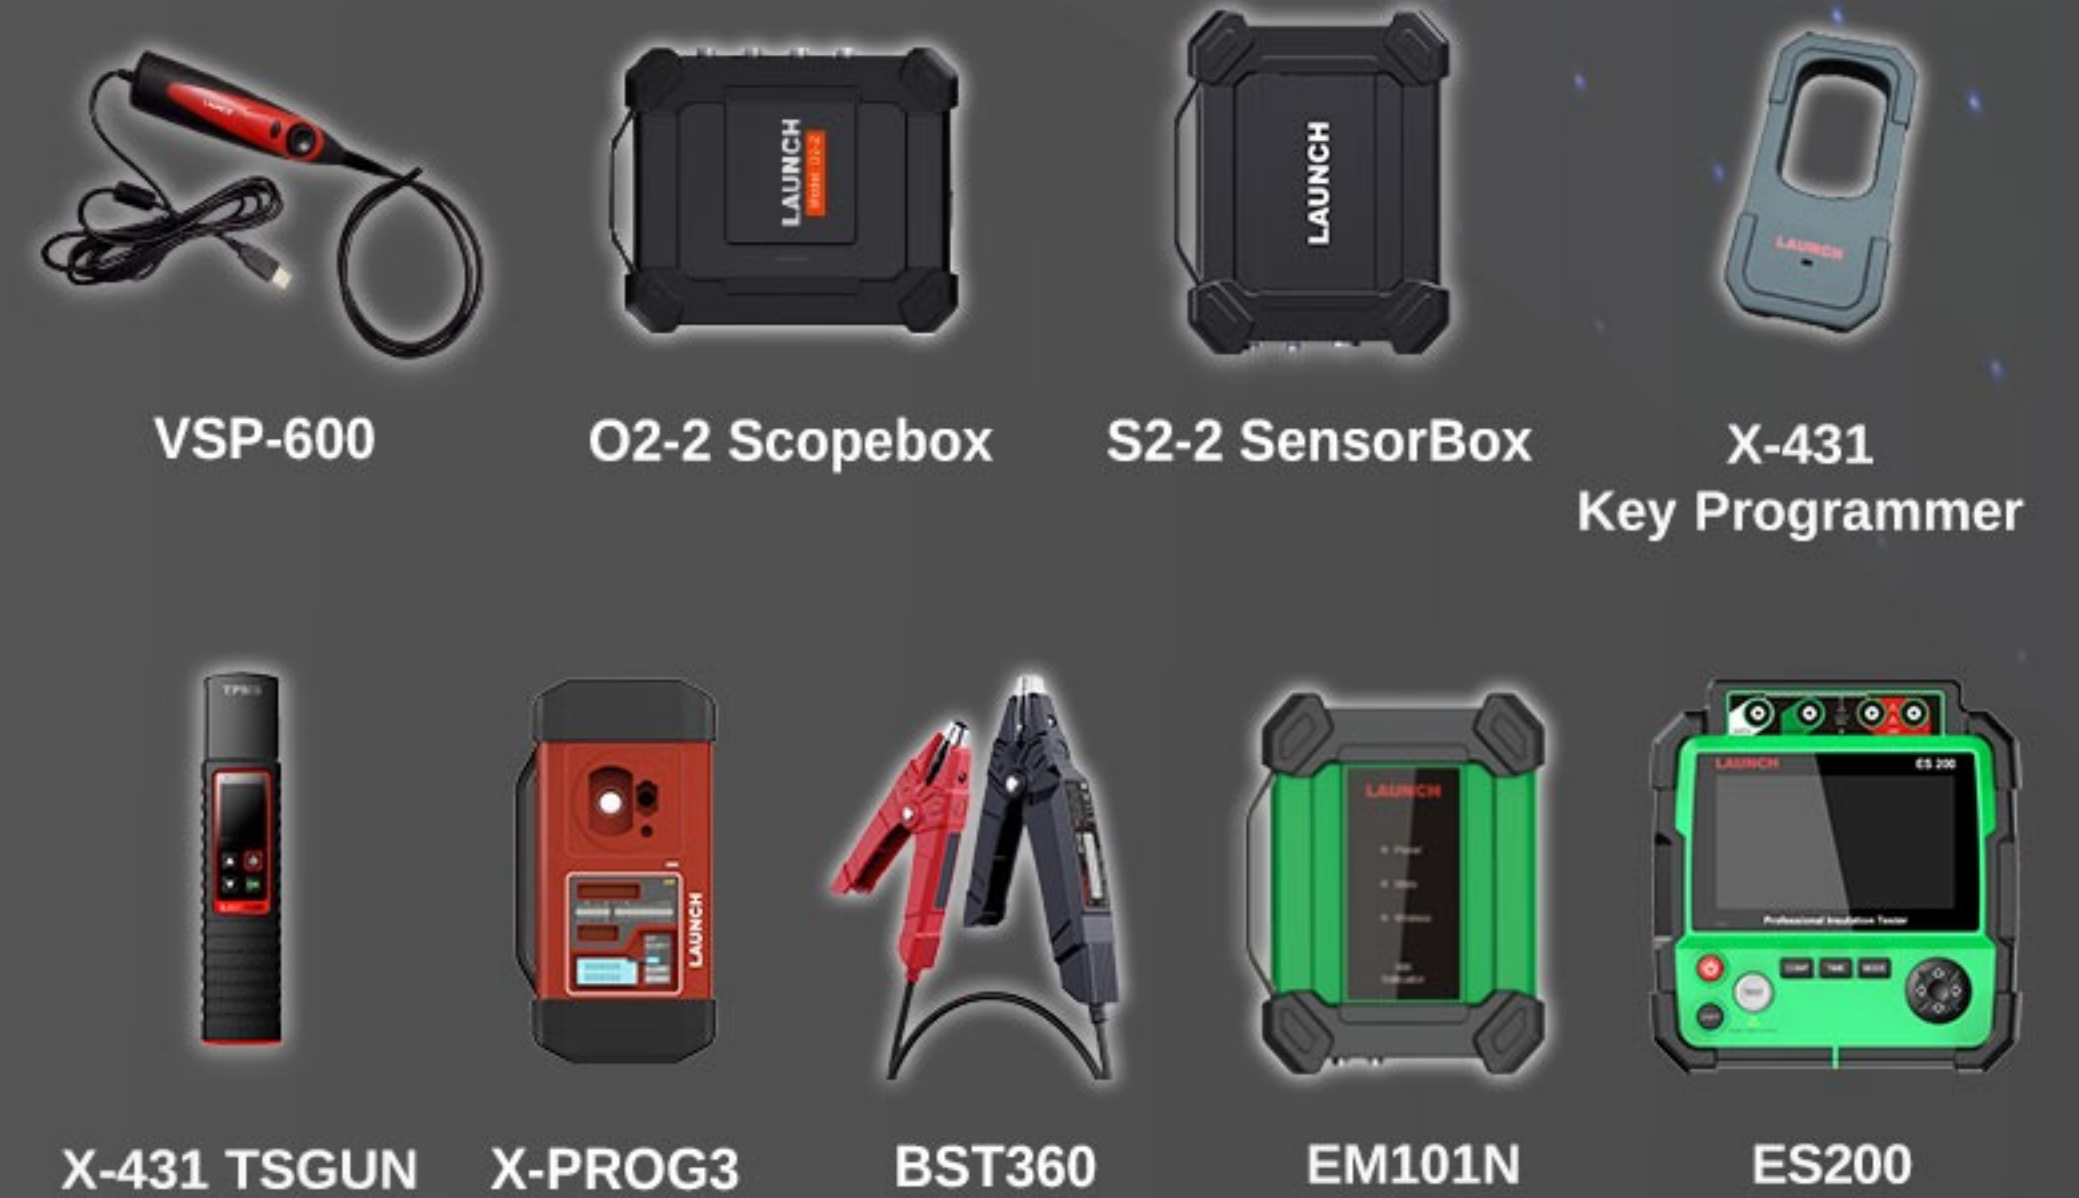

COMPATIBLE MODULES