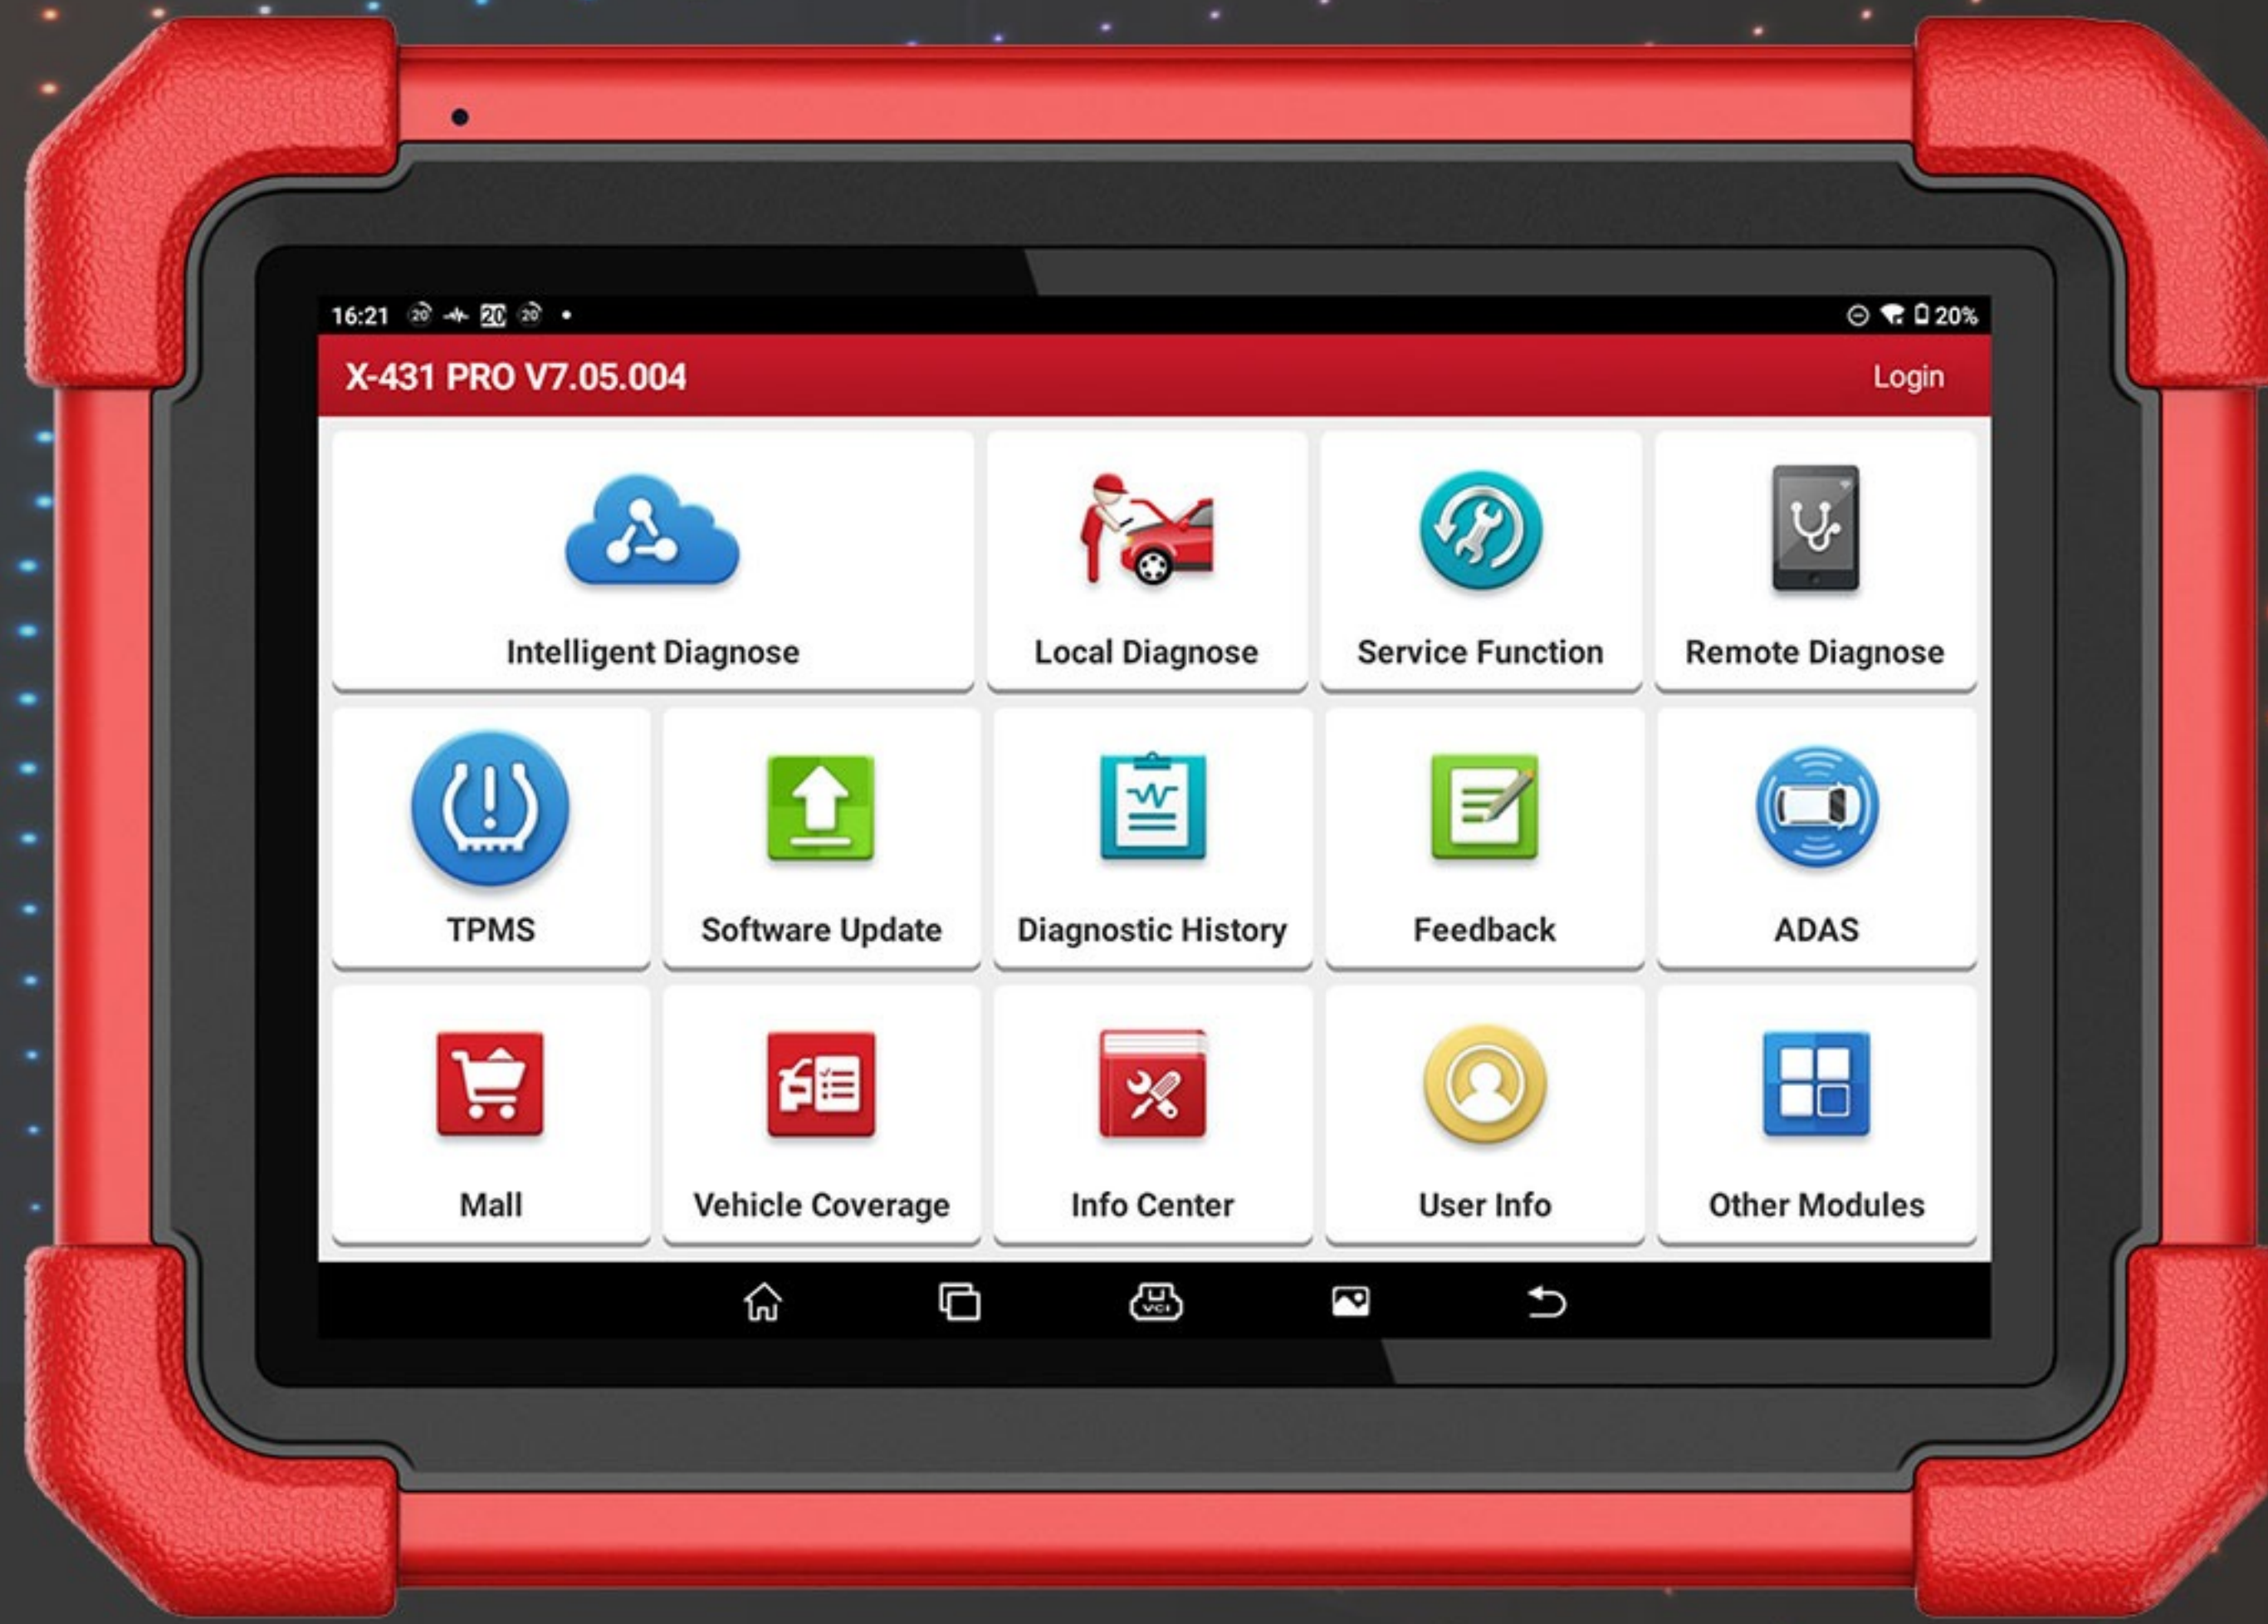

X-431 PRO SE

FAST • RELIABLE • PROFESSIONAL

FEATURES

- Upgraded Android 10.0 operation system, 4GB memory and 64GB storage ensure faster and smoother diagnosis.
- Newly designed VCI supports even more communication protocols, e.g. CAN, CAN FD, DoIP*, etc. (*Need an extra DoIP cable)
- Wireless communication offers flexible and easy connections for diagnostics, while a cabled connection offers a fast and stable connection for advanced work like coding.
- Full system OE-Level diagnostics on 1996 and newer U.S., European and Asian vehicles.
- Full diagnostic functionality includes comprehensive OBD II diagnostics, read/clear DTCs, bi-directional control, remote diagnosis, live data streaming, coding, etc.
- Optional ADAS calibration capability for calibrating LDW, RCW, AVM, NV, BSD and ACC system when paired with the X-431 ADAS calibration tools.
- Expand your diagnostic coverage via the "Mall".