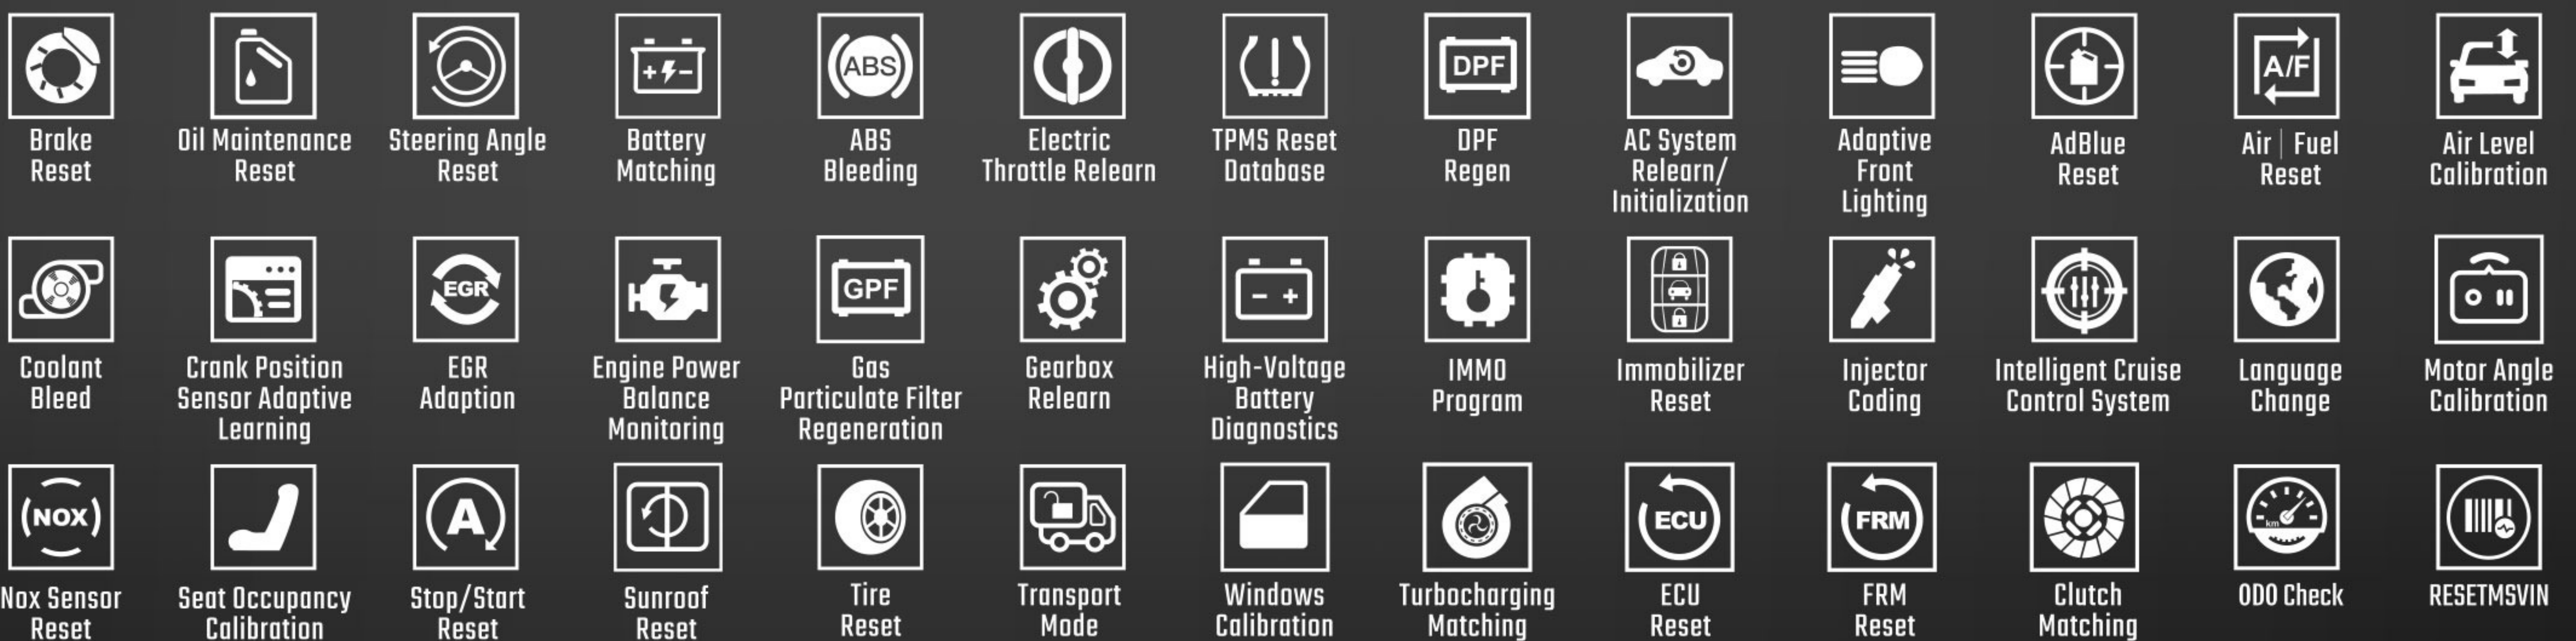

39 SERVICE FUNCTIONS